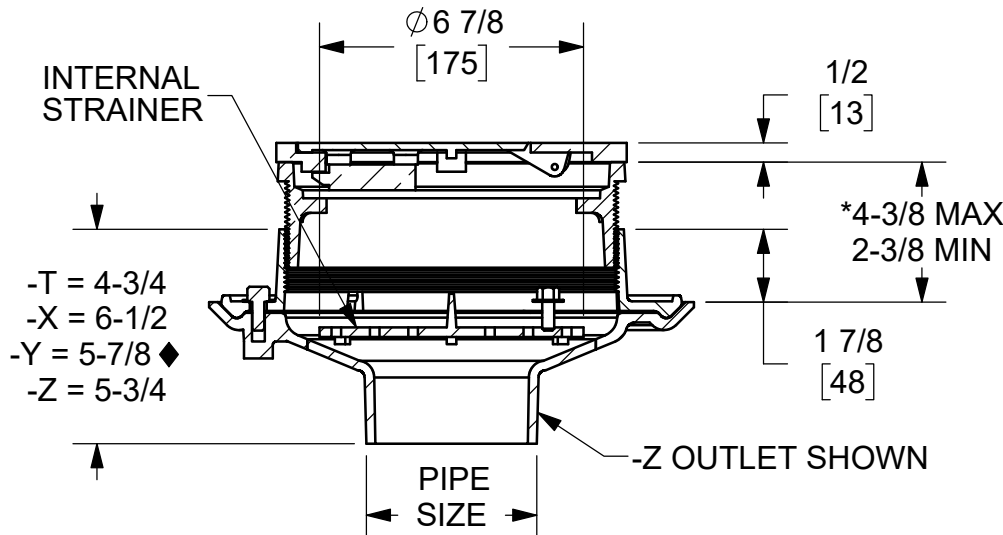

SPECIFICATION:

JOSAM 32100-AE-LC1-88 SERIES COATED CAST IRON FLOOR DRAIN, TWO-PIECE BODY WITH DOUBLE DRAINAGE FLANGE, WEJLOC® NON-PUNCTURING FLASHING COLLAR, WEEPHOLES, BOTTOM OUTLET, ROUND SATIN NIKALOY HINGED KEY-LOCKING COVER, ADJUSTABLE COLLAR AND INTERNAL STRAINER.

FLOOR DRAIN

9" ROUND TOP, LOCKING COVER

SERIES **32100-AE-LC1-88**

32100-AE-LC1-88 FORMERLY 39000 SERIES
32100-AE-LC2-88 FORMERLY 39000-2 SERIES

◆ GASKET CONFORMS WITH ASTM-C564

	2"	PIPE SIZE		-39	SOLID CAST IRON COVER
	3"	PIPE SIZE		-VP	SECURED GRATE, VANDAL-PROOF SCREWS
	4"	PIPE SIZE		-ARE	ACID-RESISTING EPOXY
X	-AE	LEVELEZE® ADJUSTABLE EXTENSION		-44	FIXED EXTENSION COLLAR, CAST IRON (SPEC. HT.) 2" STD.
	-81	SLOTTED CAST IRON BUCKET		-44-92	FIXED EXTENSION COLLAR, GALVANIZED (SPEC. HT.) 2" STD.
	-TG	TRACTOR GRATE		-49	3/4" PRIMER TAP
X	-LC1	LOCKING COVER, SATIN FINISH NIKALOY		-50	1/2" PRIMER TAP
	-LC2	LOCKING COVER, SATIN FINISH BRONZE		-84	STAINLESS STEEL MESH BUCKET LINER
	-1	SATIN FINISH NIKALOY TOP	X	-88	SUPPLEMENTARY STRAINER
	-2	SATIN FINISH BRONZE TOP		-92	GALVANIZED CAST IRON PARTS
	-7	DUCTILE IRON GRATE		-66	NO-HUB SIDE OUTLET
	-11	EXTRA-HEAVY GRATE, CAST IRON			
	-13	DOME GRATE, CAST IRON		-T	THREADED OUTLET
	-13-1	DOME GRATE, NIKALOY		-X	INSIDE CAULK OUTLET
	-13-2	DOME GRATE, BRONZE		-Y	HUB OUTLET WITH GASKET
	-15	CHAINED GRATE		-Z	NO-HUB OUTLET

WARNING: Cancer and Reproductive Harm - www.P65Warnings.ca.gov

DATE OF LAST CHANGE: 12/02/24 JTJ

DIMENSIONS ARE SUBJECT TO MANUFACTURERS TOLERANCES AND CHANGE WITHOUT NOTICE. WE CAN ASSUME NO RESPONSIBILITY FOR USE OF SUPERSEDED OR VOID DATA.