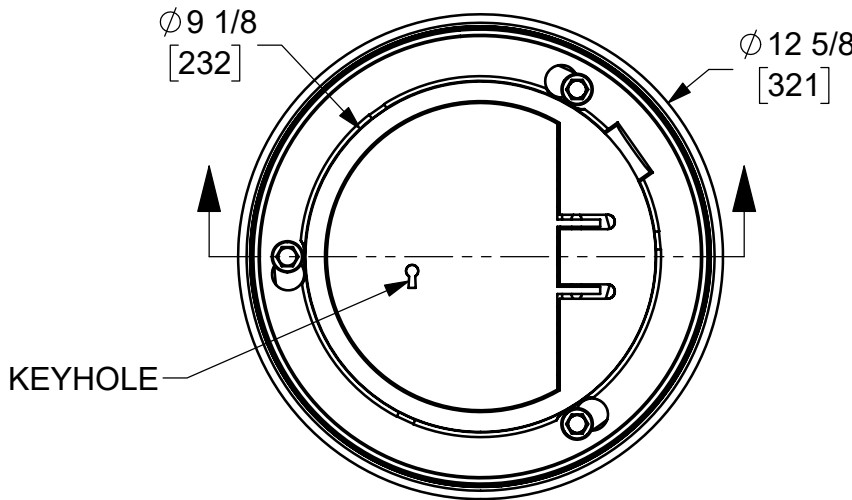

SPECIFICATION:

JOSAM 32100-AE-LC1-88 SERIES COATED CAST IRON FLOOR DRAIN, TWO-PIECE BODY WITH DOUBLE DRAINAGE FLANGE, WEJLOC® NON-PUNCTURING FLASHING COLLAR, WEEPHOLES, BOTTOM OUTLET, ROUND SATIN NIKALOY HINGED KEY-LOCKING COVER, ADJUSTABLE COLLAR AND INTERNAL STRAINER.

FLOOR DRAIN

9" ROUND TOP, LOCKING COVER

SERIES **32100-AE-LC1-88**

32100-AE-LC1-88 FORMERLY 39000 SERIES
32100-AE-LC2-88 FORMERLY 39000-2 SERIES

◆ GASKET CONFORMS WITH ASTM-C564

	2"	PIPE SIZE		-39	SOLID CAST IRON COVER
	3"	PIPE SIZE		-VP	SECURED GRATE, VANDAL-PROOF SCREWS
	4"	PIPE SIZE		-ARE	ACID-RESISTING EPOXY
X	-AE	LEVELEZE® ADJUSTABLE EXTENSION		-44	FIXED EXTENSION COLLAR, CAST IRON (SPEC. HT.) 2" STD.
	-81	SLOTTED CAST IRON BUCKET		-44-92	FIXED EXTENSION COLLAR, GALVANIZED (SPEC. HT.) 2" STD.
	-TG	TRACTOR GRATE		-49	3/4" PRIMER TAP
X	-LC1	LOCKING COVER, SATIN FINISH NIKALOY		-50	1/2" PRIMER TAP
	-LC2	LOCKING COVER, SATIN FINISH BRONZE		-84	STAINLESS STEEL MESH BUCKET LINER
	-1	SATIN FINISH NIKALOY TOP	X	-88	SUPPLEMENTARY STRAINER
	-2	SATIN FINISH BRONZE TOP		-92	GALVANIZED CAST IRON PARTS
	-7	DUCTILE IRON GRATE		-66	NO-HUB SIDE OUTLET
	-11	EXTRA-HEAVY GRATE, CAST IRON			
	-13	DOME GRATE, CAST IRON		-T	THREADED OUTLET
	-13-1	DOME GRATE, NIKALOY		-X	INSIDE CAULK OUTLET
	-13-2	DOME GRATE, BRONZE		-Y	HUB OUTLET WITH GASKET
	-15	CHAINED GRATE		-Z	NO-HUB OUTLET

WARNING: Cancer and Reproductive Harm - www.P65Warnings.ca.gov

DATE OF LAST CHANGE: 12/02/24 JTJ

DIMENSIONS ARE SUBJECT TO MANUFACTURERS TOLERANCES AND CHANGE WITHOUT NOTICE. WE CAN ASSUME NO RESPONSIBILITY FOR USE OF SUPERSEDED OR VOID DATA.