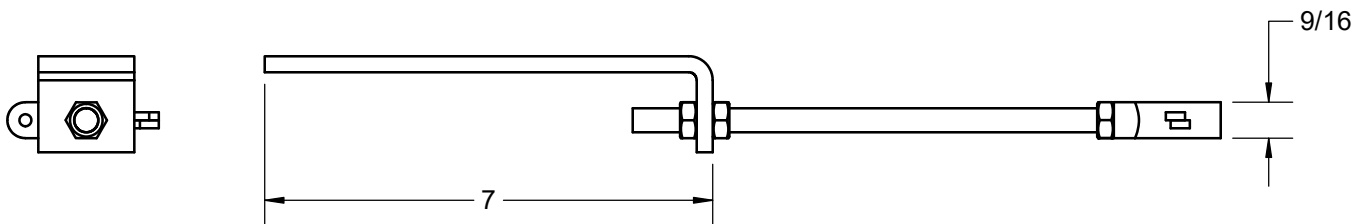

SPECIFICATION:

JOSAM CLOSET CARRIER SUPPLY PIPE SUPPORT BRACKET PACK FOR COPPER PIPE.

PIPE SUPPORT ASSY

-6 CU OPTION

SERIES **565946CU**

DATE OF LAST CHANGE: 5/4/23 BT

DIMENSIONS ARE SUBJECT TO MANUFACTURERS TOLERANCES AND CHANGE WITHOUT NOTICE. WE CAN ASSUME NO RESPONSIBILITY FOR USE OF SUPERSEDED OR VOID DATA.