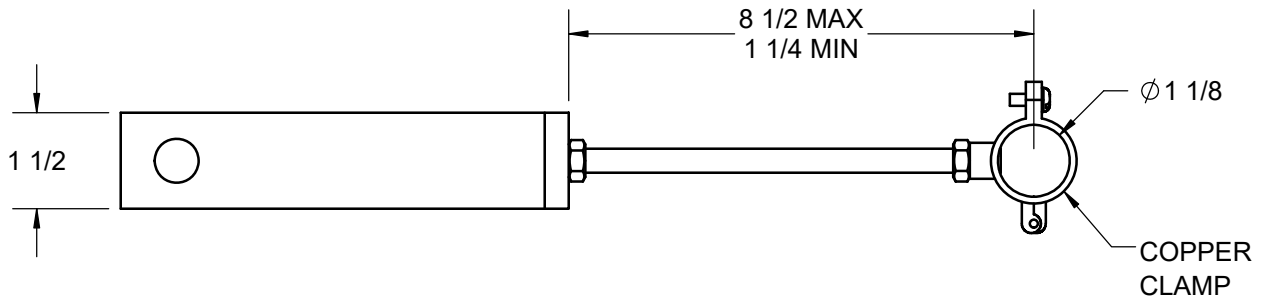

SPECIFICATION:

JOSAM CLOSET CARRIER SUPPLY PIPE SUPPORT BRACKET PACK FOR COPPER PIPE.

PIPE SUPPORT ASSY

-6 CU OPTION

SERIES **565946CU**

DATE OF LAST CHANGE: 5/4/23 BT

DIMENSIONS ARE SUBJECT TO MANUFACTURERS TOLERANCES AND CHANGE WITHOUT NOTICE. WE CAN ASSUME NO RESPONSIBILITY FOR USE OF SUPERSEDED OR VOID DATA.