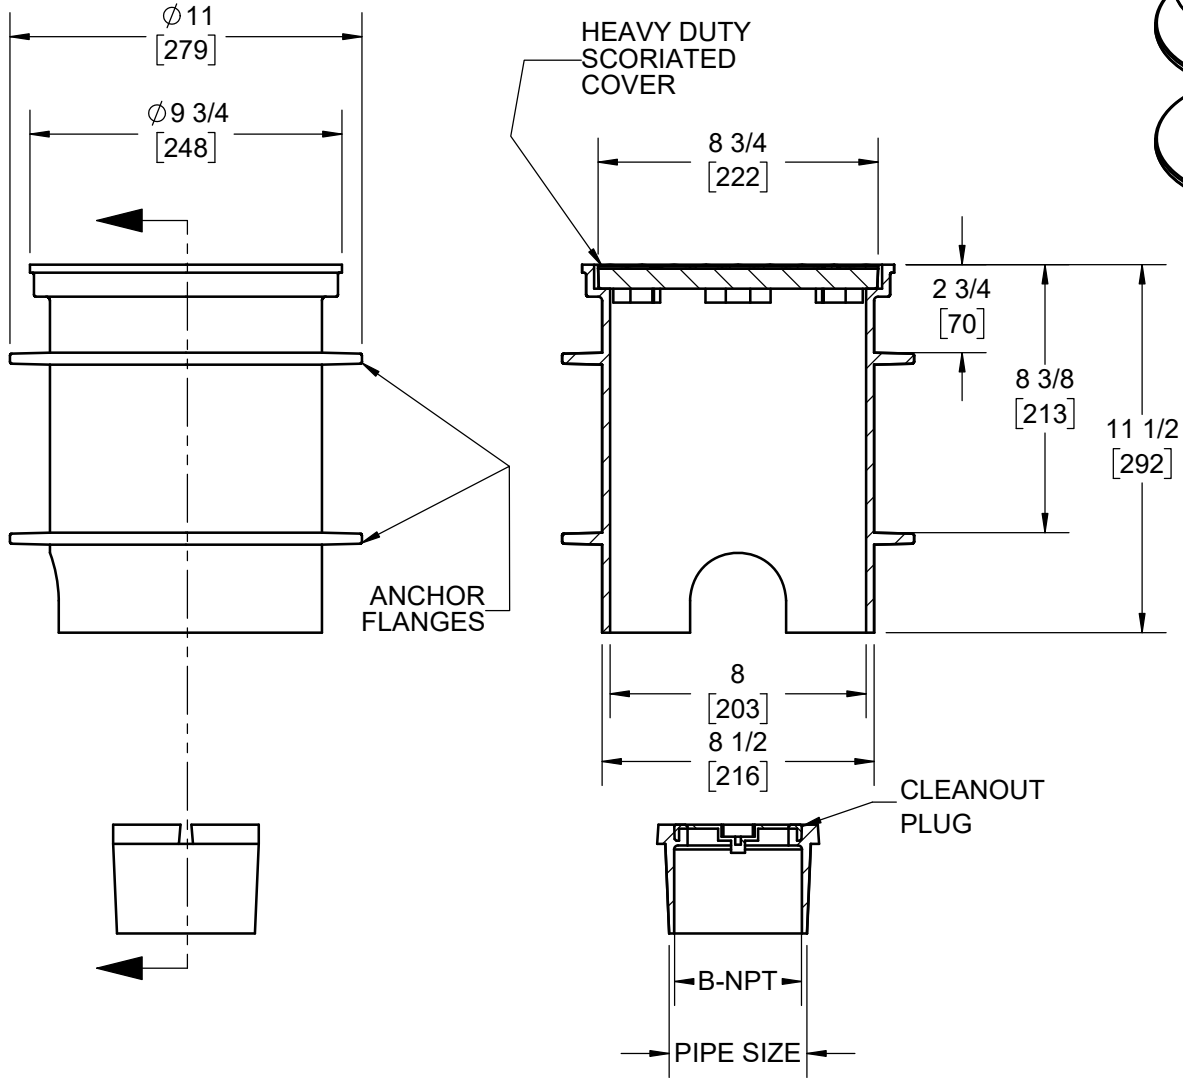

**SPECIFICATION:**

JOSAM 58680-CO SERIES ROUND COATED CAST IRON ACCESS FRAME WITH ANCHOR FLANGES AND HEAVY-DUTY SCORIATED SECURED COVER AND NO-HUB CLEANOUT.

**CLEANOUT  
ACCESS COVER  
WITH CLEANOUT**

SERIES **58680-CO**

**OPTIONS:**

-VP	SECURED COVER, VANDAL-PROOF SCREWS
-5	DUCTILE IRON COVER (SPECIAL DUTY)
-20	RAISED HEAD BRONZE PLUG
-26	GASKETED COVER
-31	GALVANIZED CAST IRON PARTS
<b>SIZE</b>	
-CO2	NO-HUB CLEANOUT, 2" (B= 1 1/2)
-CO3	NO-HUB CLEANOUT, 3" (B= 2 1/2)
-CO4	NO-HUB CLEANOUT, 4" (B= 3 1/2)
-CO6	NO-HUB CLEANOUT, 6" (B= 5 1/2)

SPECIAL WORDING ON COVER  
**SAN OR STORM**  
(SPECIFY ON ORDER)

WARNING: Cancer and Reproductive Harm - www.P65Warnings.ca.gov

DATE OF LAST CHANGE: 02/10/25

DIMENSIONS ARE SUBJECT TO MANUFACTURERS TOLERANCES AND CHANGE WITHOUT NOTICE. WE CAN ASSUME NO RESPONSIBILITY FOR USE OF SUPERSEDED OR VOID DATA.