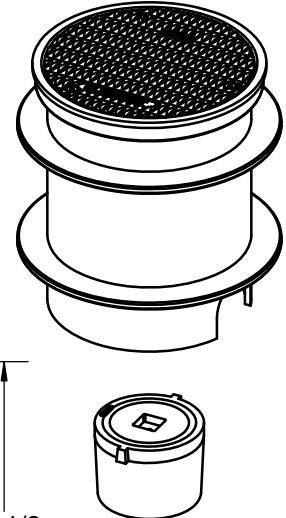

**SPECIFICATION:**

JOSAM 58680-CO SERIES ROUND COATED CAST IRON ACCESS FRAME WITH ANCHOR FLANGES AND HEAVY-DUTY SCORIATED SECURED COVER AND NO-HUB CLEANOUT.

**CLEANOUT  
ACCESS COVER  
WITH CLEANOUT**

SERIES **58680-CO**

**OPTIONS:**

-VP	SECURED COVER, VANDAL-PROOF SCREWS
-5	DUCTILE IRON COVER (SPECIAL DUTY)
-20	RAISED HEAD BRONZE PLUG
-26	GASKETED COVER
-31	GALVANIZED CAST IRON PARTS
<b>SIZE</b>	
-CO2	NO-HUB CLEANOUT, 2" (B= 1 1/2)
-CO3	NO-HUB CLEANOUT, 3" (B= 2 1/2)
-CO4	NO-HUB CLEANOUT, 4" (B= 3 1/2)
-CO6	NO-HUB CLEANOUT, 6" (B= 5 1/2)