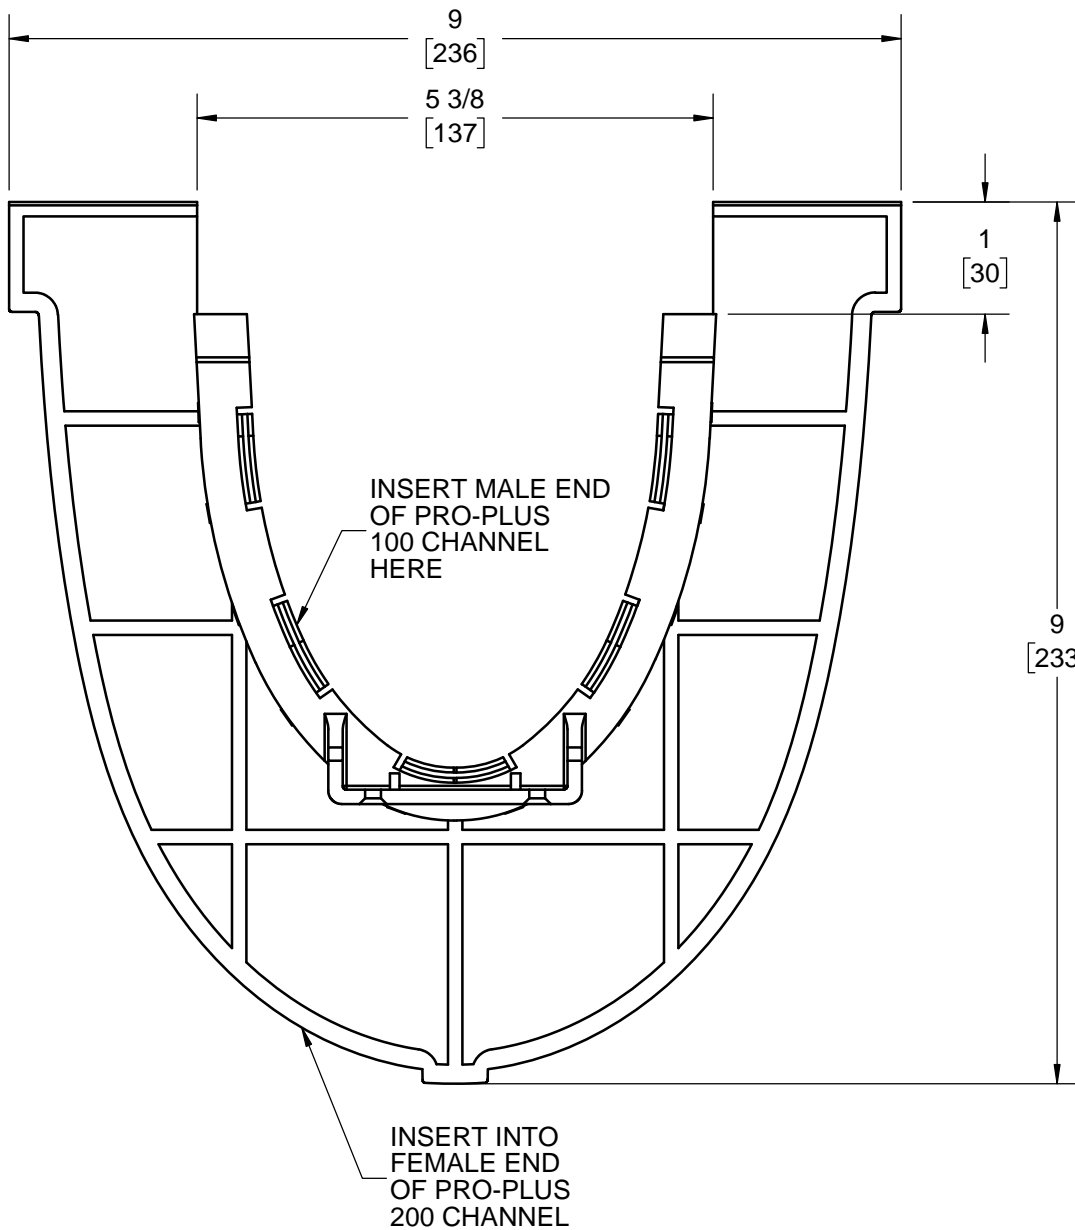

SPECIFICATION:

SPECIAL ENDCAP ALLOWS PRO-PLUS 100 TRENCH DRAIN TO RUN INTO PRO-PLUS 200 TRENCH DRAIN.

SPECIAL ENDCAP

PRO-PLUS 100 INTO 200

SERIES **200-EC-BSCB**

WARNING: Cancer and Reproductive Harm - www.P65Warnings.ca.gov

DATE OF LAST CHANGE: 6/04/18

DIMENSIONS ARE SUBJECT TO MANUFACTURERS TOLERANCES AND CHANGE WITHOUT NOTICE. WE CAN ASSUME NO RESPONSIBILITY FOR USE OF SUPERSEDED OR VOID DATA.

MICHIGAN CITY, INDIANA

NOTES