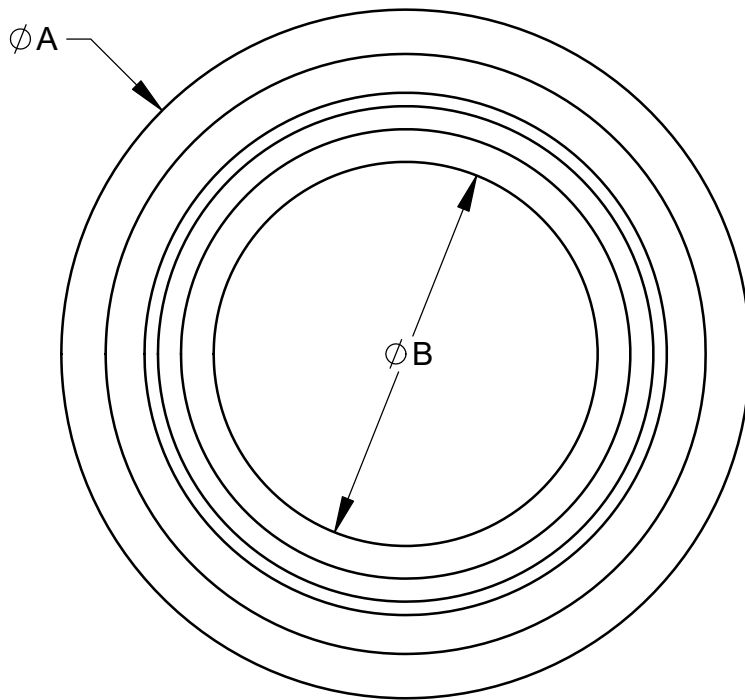

**SPECIFICATION:**

JIFFEE-SET GASKET, PUSH-ON TYPE GASKET FOR 2, 3, OR 4" PIPE CONNECTIONS MADE OF NEOPRENE BLACK RUBBER TO ASTM C-564.

**JIFFEE-SET GASKET**

PUSH-ON

SERIES **30000-36BN**

PART NUMBER	"A"	"B"	"C"	"D"
30002-36BN	3.6" [91]	2.0" [51]	3.1" [80]	1.8" [46]
30003-36BN	4.6" [117]	3.0" [76]	4.2" [106]	1.8" [46]
30003-36BN-PVC	4.5" [114]	3.4" [86]	4.3" [110]	2.3" [57]
30004-36BN	5.6" [143]	4.0" [102]	5.1" [130]	1.8" [46]
30004-36BN-PVC	5.5" [140]	4.4" [111]	5.3" [136]	2.3" [57]