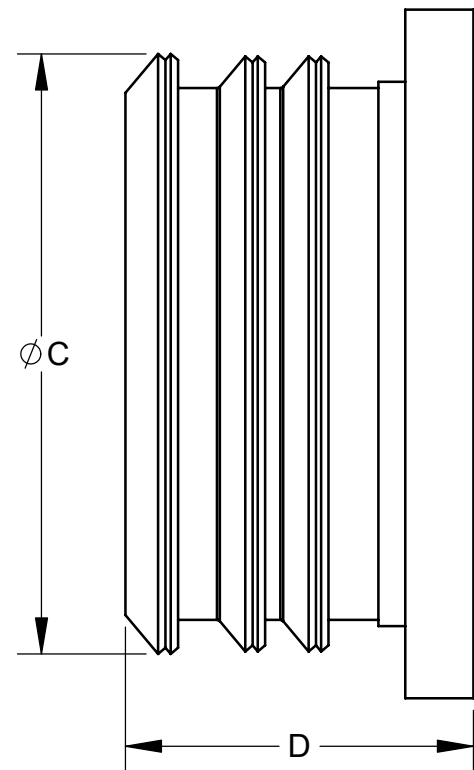

**SPECIFICATION:**

JIFFEE-SET GASKET, PUSH-ON TYPE GASKET FOR 2, 3, OR 4" PIPE CONNECTIONS MADE OF NEOPRENE BLACK RUBBER TO ASTM C-564.

**JIFFEE-SET GASKET**

PUSH-ON

SERIES **30000-36BN**

PART NUMBER	"A"	"B"	"C"	"D"
30002-36BN	3.6" [91]	2.0" [51]	3.1" [80]	1.8" [46]
30003-36BN	4.6" [117]	3.0" [76]	4.2" [106]	1.8" [46]
30003-36BN-PVC	4.5" [114]	3.4" [86]	4.3" [110]	2.3" [57]
30004-36BN	5.6" [143]	4.0" [102]	5.1" [130]	1.8" [46]
30004-36BN-PVC	5.5" [140]	4.4" [111]	5.3" [136]	2.3" [57]

WARNING: Cancer and Reproductive Harm - www.P65Warnings.ca.gov

DATE OF LAST CHANGE: 07/23/18

DIMENSIONS ARE SUBJECT TO MANUFACTURERS TOLERANCES AND CHANGE WITHOUT NOTICE. WE CAN ASSUME NO RESPONSIBILITY FOR USE OF SUPERSEDED OR VOID DATA.