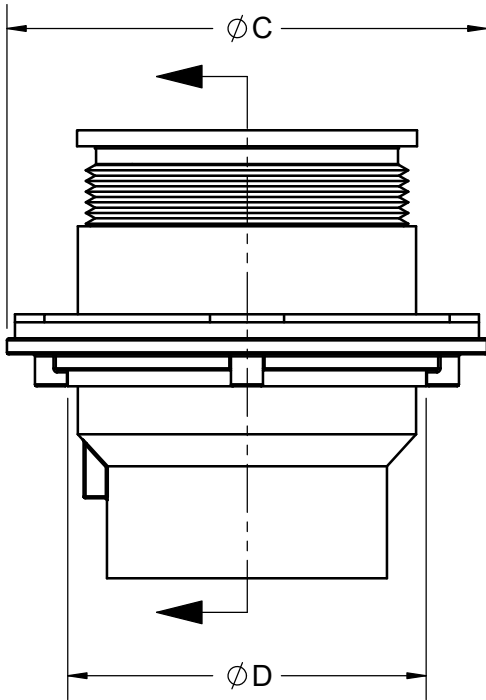

SPECIFICATION:

JOSAM 55000-2-SQ SERIES COATED CAST IRON KLEENATRON® II LEVELEZE® FLOOR CLEANOUT, INTERNAL ABS CLEANOUT PLUG, ADJUSTABLE CAST IRON HOUSING WITH MEDIUM-DUTY SCORIATED SECURED SQUARE SATIN BRONZE COVER.

**CLEANOUT
SQUARE BRONZE TOP**

SERIES **55000-2-SQ**

FLANGE STANARD ON 4" -X AND 6" SIZES

- ADJUSTABLE CAST IRON BUSHING
- OPTIONAL (-41) FLANGE
- OPTIONAL (-F) FLANGE
- THREADED ABS PLUG

	PIPE SIZE	A	B	C	D	X	Y
	2"	5 3/8	3 3/4	7 1/2	5 9/16	2 1/8	3 7/8
	3"	5 3/8	3 3/4	7 1/2	5 9/16	2 1/8	3 7/8
	4"	5 3/8	3 3/4	7 1/2	5 9/16	2 1/8	3 7/8
	4"-X	7	4 1/4	9 3/16	7	2	3 15/16
	5"-Z	5 3/8	3 3/4	7 1/2	5 9/16	2 1/8	3 7/8
	6"-Z	7	4 1/4	9 3/16	7	2	3 15/16