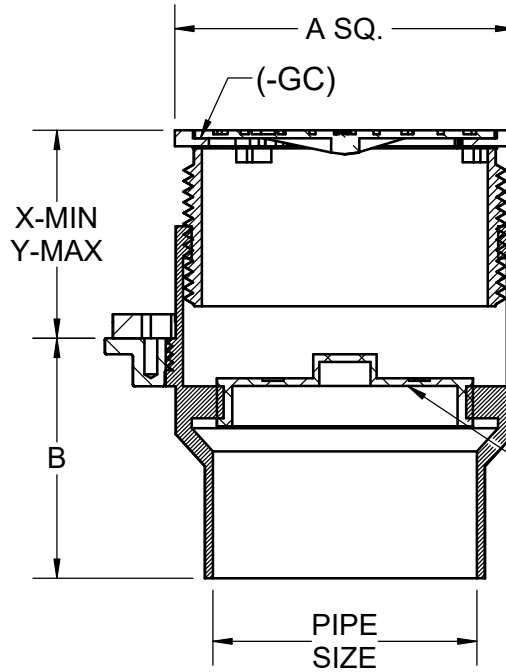

SPECIFICATION:

JOSAM 55000-2-SQ SERIES COATED CAST IRON KLEENATRON® II LEVELEZE® FLOOR CLEANOUT, INTERNAL ABS CLEANOUT PLUG, ADJUSTABLE CAST IRON HOUSING WITH MEDIUM-DUTY SCORIATED SECURED SQUARE SATIN BRONZE COVER.

**CLEANOUT
SQUARE BRONZE TOP**

SERIES **55000-2-SQ**

FLANGE STANARD ON 4" -X AND 6" SIZES

- ADJUSTABLE CAST IRON BUSHING
- OPTIONAL (-41) FLANGE
- OPTIONAL (-F) FLANGE
- THREADED ABS PLUG

	PIPE SIZE	A	B	C	D	X	Y
	2"	5 3/8	3 3/4	7 1/2	5 9/16	2 1/8	3 7/8
	3"	5 3/8	3 3/4	7 1/2	5 9/16	2 1/8	3 7/8
	4"	5 3/8	3 3/4	7 1/2	5 9/16	2 1/8	3 7/8
	4"-X	7	4 1/4	9 3/16	7	2	3 15/16
	5"-Z	5 3/8	3 3/4	7 1/2	5 9/16	2 1/8	3 7/8
	6"-Z	7	4 1/4	9 3/16	7	2	3 15/16