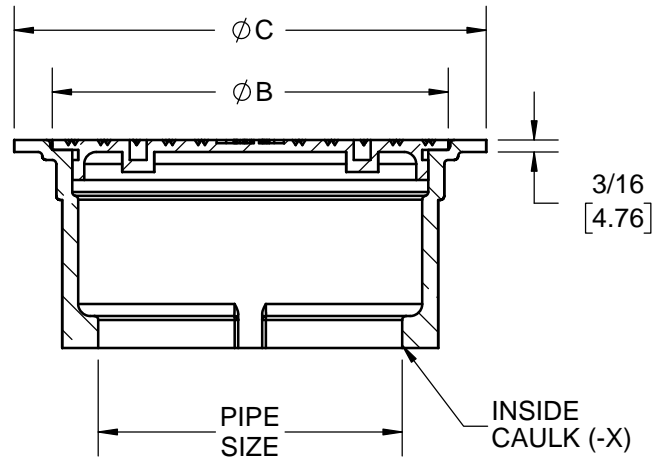

SPECIFICATION:

JOSAM 56670 SERIES ROUND CAST NIKALOY FLOOR CLEANOUT, BOTTOM OUTLET INSIDE CAULK CONNECTION AND THREADED SATIN SCORIATED ROUND COVER WITH SPANNER WRENCH SOCKETS.

**CLEANOUT
SPANNER TYPE FLOOR
CLEANOUT**

SERIES **56670**

FORMERLY 58670 SERIES

THREADED SCORIATED
COVER WITH SPANNER
WRENCH SOCKETS

	PIPE SIZE	B	C	E
	2"	4-1/16	5-3/8	3-1/4
	3"	6-1/4	7-3/8	3-1/4
	4"	6-1/4	7-3/8	3-1/4
	5"	8-3/16	9-3/8	3-1/2
	6"	8-3/16	9-3/8	3-1/2

-2	SATIN FINISH BRONZE TOP
-14	CARPET CLEANOUT MARKER
-24	SPANNER WRENCH

WARNING: Cancer and Reproductive Harm - www.P65Warnings.ca.gov

DATE OF LAST CHANGE: 05/21/18

DIMENSIONS ARE SUBJECT TO MANUFACTURERS TOLERANCES AND CHANGE WITHOUT NOTICE. WE CAN ASSUME NO RESPONSIBILITY FOR USE OF SUPERSEDED OR VOID DATA.