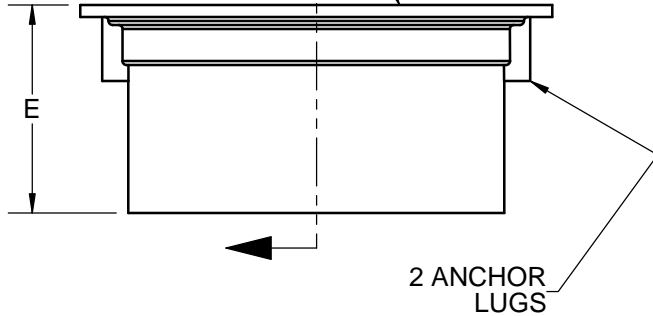

SPECIFICATION:

JOSAM 56670 SERIES ROUND CAST NIKALOY FLOOR CLEANOUT, BOTTOM OUTLET INSIDE CAULK CONNECTION AND THREADED SATIN SCORIATED ROUND COVER WITH SPANNER WRENCH SOCKETS.

**CLEANOUT
SPANNER TYPE FLOOR
CLEANOUT**

SERIES **56670**

FORMERLY 58670 SERIES

THREADED SCORIATED
COVER WITH SPANNER
WRENCH SOCKETS

	PIPE SIZE	B	C	E
	2"	4-1/16	5-3/8	3-1/4
	3"	6-1/4	7-3/8	3-1/4
	4"	6-1/4	7-3/8	3-1/4
	5"	8-3/16	9-3/8	3-1/2
	6"	8-3/16	9-3/8	3-1/2