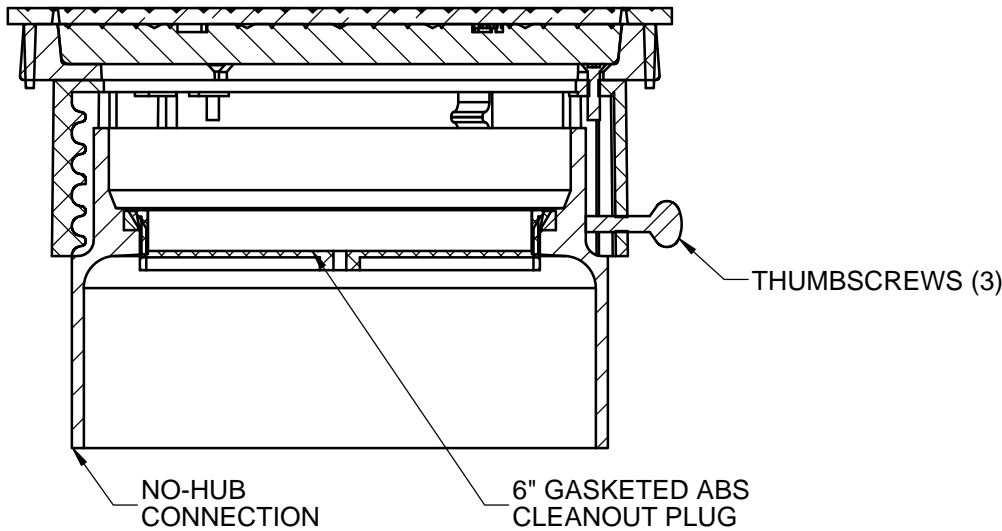

SPECIFICATION:

JOSAM 57008-Z-1-SD SERIES COATED CAST IRON KLEENATRON® LEVELEZE® FLOOR CLEANOUT, INTERNAL GASKETED ABS CLEANOUT PLUG, NO-HUB CONNECTION AND ADJUSTABLE ABS HOUSING WITH SPECIAL-DUTY SCORIATED SECURED ROUND LAMINATED SATIN NIKALOY TOP.

**CLEANOUT
LEVELEZE® KLEENATRON®**

SERIES **57008-Z-1-SD**

FORMERLY 56070-1 SERIES

X	-1-SD	SPECIAL-DUTY SATIN FINISH NIKALOY TOP
	-14	CARPET CLEANOUT MARKER
	-VP	SECURED COVER, VANDAL-PROOF SCREWS
	-22	TAPER THREAD BRONZE PLUG
	-31	GALVANIZED CAST IRON PARTS
	-WF	WIDE FLANGE
	-CFC	CARPET CLEANOUT FLANGE COVER
X	-Z	NO-HUB OUTLET