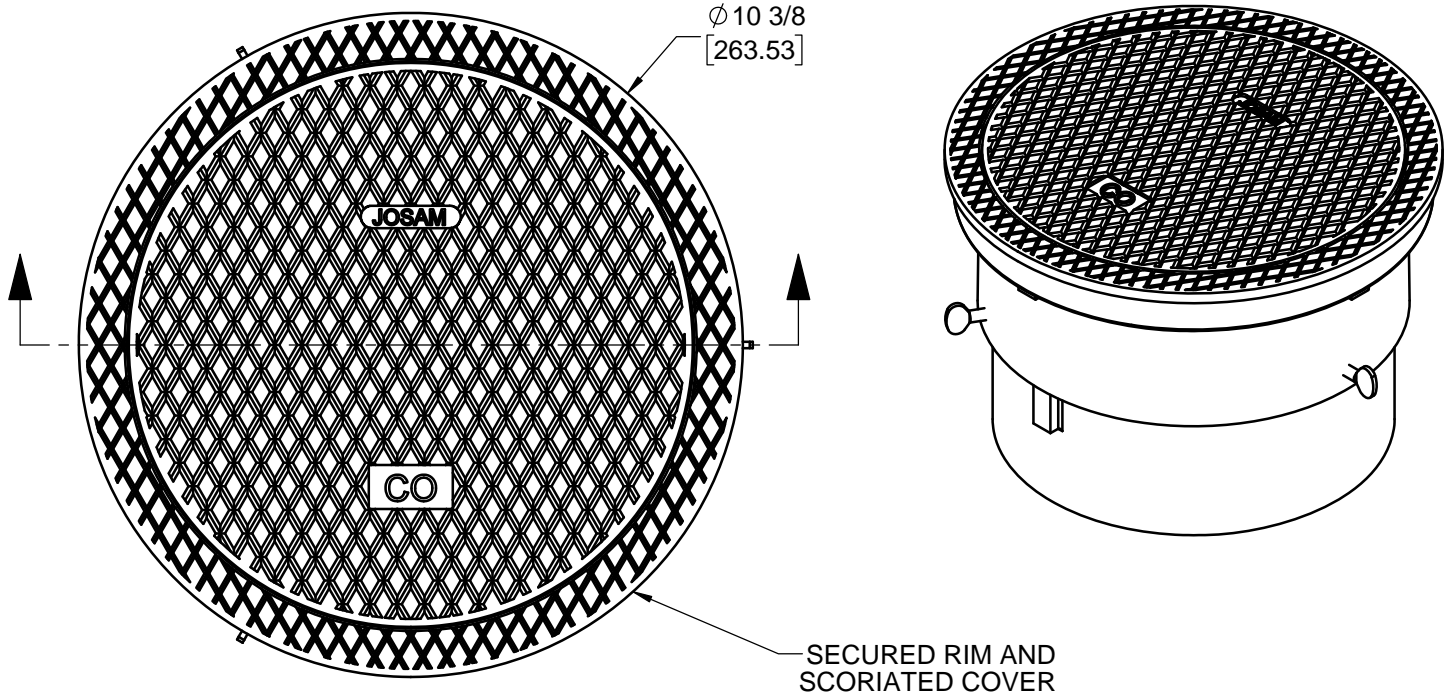

SPECIFICATION:

JOSAM 57008-Z-1-SD SERIES COATED CAST IRON KLEENATRON® LEVELEZE® FLOOR CLEANOUT, INTERNAL GASKETED ABS CLEANOUT PLUG, NO-HUB CONNECTION AND ADJUSTABLE ABS HOUSING WITH SPECIAL-DUTY SCORIATED SECURED ROUND LAMINATED SATIN NIKALOY TOP.

**CLEANOUT
LEVELEZE® KLEENATRON®**

SERIES **57008-Z-1-SD**

FORMERLY 56070-1 SERIES

X	-1-SD	SPECIAL-DUTY SATIN FINISH NIKALOY TOP
	-14	CARPET CLEANOUT MARKER
	-VP	SECURED COVER, VANDAL-PROOF SCREWS
	-22	TAPER THREAD BRONZE PLUG
	-31	GALVANIZED CAST IRON PARTS
	-WF	WIDE FLANGE
	-CFC	CARPET CLEANOUT FLANGE COVER
X	-Z	NO-HUB OUTLET

WARNING: Cancer and Reproductive Harm - www.P65Warnings.ca.gov

DATE OF LAST CHANGE: 5/23/18

DIMENSIONS ARE SUBJECT TO MANUFACTURERS TOLERANCES AND CHANGE WITHOUT NOTICE. WE CAN ASSUME NO RESPONSIBILITY FOR USE OF SUPERSEDED OR VOID DATA.