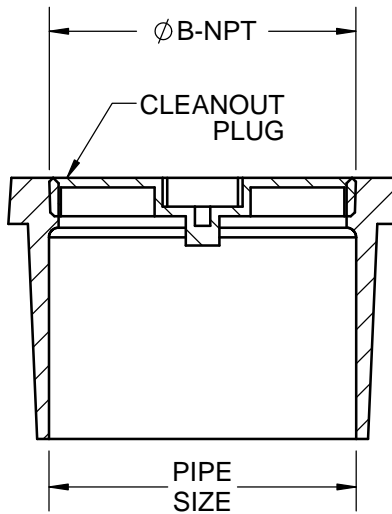

**SPECIFICATION:**

JOSAM 58630-CO SERIES CAST NIKALOY ACCESS FRAME AND ANCHOR LUGS, SATIN SCORIATED SECURED HINGED COVER AND NO-HUB CLEANOUT.

**CLEANOUT**

WALL OR FLOOR ACCESS COVER WITH CLEANOUT

SERIES **58630-CO**

FORMERLY 58730 SERIES

	TYPE NO.	PIPE SIZE	B	C x C
	58631-CO2	2"	1-1/2	8 x 8
	58631-CO3	3"	2-1/2	8 x 8
	58631-CO4	4"	3-1/2	8 x 8
	58632-CO6	6"	5-1/2	12 x 12

X	-CO	NO-HUB CLEANOUT (SPECIFY PIPE SIZE)
	-VP	SECURED COVER, VANDAL-PROOF SCREWS
	-2	SATIN FINISH BRONZE
	-20	RAISED HEAD BRONZE PLUG
	-31	GALVANIZED CAST IRON PARTS