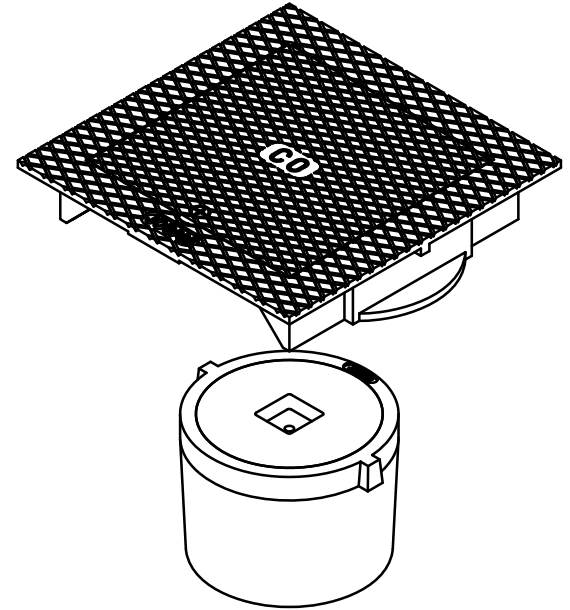

**SPECIFICATION:**

JOSAM 58630-CO SERIES CAST NIKALOY ACCESS FRAME AND ANCHOR LUGS, SATIN SCORIATED SECURED HINGED COVER AND NO-HUB CLEANOUT.

**CLEANOUT**

WALL OR FLOOR ACCESS COVER WITH CLEANOUT

SERIES **58630-CO**

FORMERLY 58730 SERIES

	TYPE NO.	PIPE SIZE	B	C x C
	58631-CO2	2"	1-1/2	8 x 8
	58631-CO3	3"	2-1/2	8 x 8
	58631-CO4	4"	3-1/2	8 x 8
	58632-CO6	6"	5-1/2	12 x 12

X	-CO	NO-HUB CLEANOUT (SPECIFY PIPE SIZE)
	-VP	SECURED COVER, VANDAL-PROOF SCREWS
	-2	SATIN FINISH BRONZE
	-20	RAISED HEAD BRONZE PLUG
	-31	GALVANIZED CAST IRON PARTS