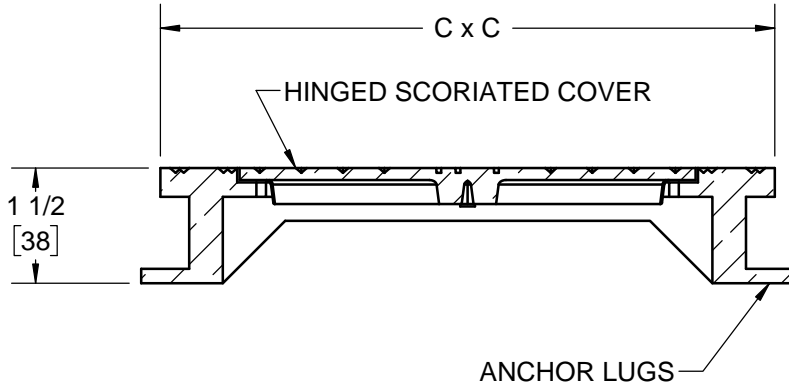

**SPECIFICATION:**

JOSAM 58630-CO SERIES CAST NIKALOY ACCESS FRAME AND ANCHOR LUGS, SATIN SCORIATED SECURED HINGED COVER AND NO-HUB CLEANOUT.

**CLEANOUT**

WALL OR FLOOR ACCESS COVER WITH CLEANOUT

SERIES **58630-CO**

FORMERLY 58730 SERIES

	TYPE NO.	PIPE SIZE	B	C x C
	58631-CO2	2"	1-1/2	8 x 8
	58631-CO3	3"	2-1/2	8 x 8
	58631-CO4	4"	3-1/2	8 x 8
	58632-CO6	6"	5-1/2	12 x 12

X	-CO	NO-HUB CLEANOUT (SPECIFY PIPE SIZE)
	-VP	SECURED COVER, VANDAL-PROOF SCREWS
	-2	SATIN FINISH BRONZE
	-20	RAISED HEAD BRONZE PLUG
	-31	GALVANIZED CAST IRON PARTS