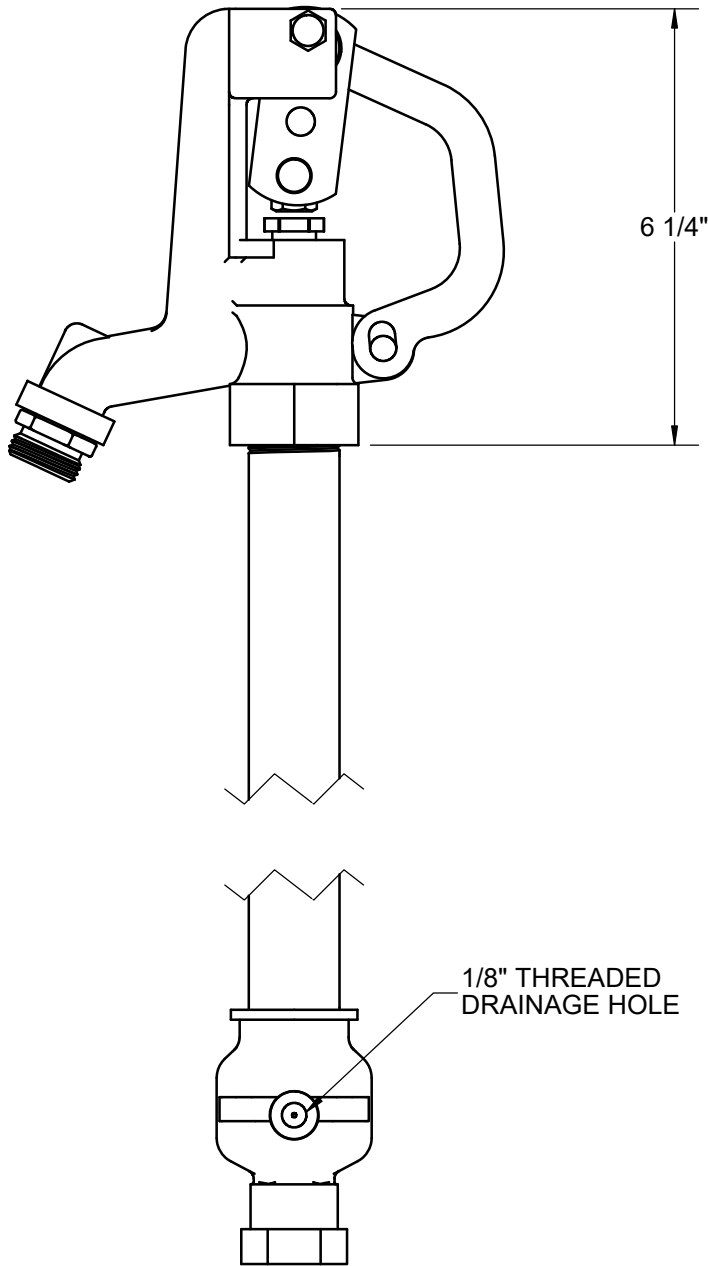

**SPECIFICATION:**

JOSAM SERIES 71400 FREEZELESS GROUND HYDRANT WITH CAST IRON HEAD, 3/4" FPT BRASS INLET AND BRASS HOSE ADAPTOR OUTLET. CAM-TYPE OPERATING CONTROL LEVER FOR FULL OR VARIABLE FLOW. STAINLESS STEEL OPERATING ROD AND ONE PIECE PLUNGER AND GALVANIZED STEEL PIPE.

**HYDRANTS  
FREEZELESS GROUND  
HYDRANT**

SERIES **71400**

-91	1" HOSE PIPE THREADED OUTLET
-----	------------------------------

	TYPE	BURY SIZE	OVERALL LENGTH
	71400-1	1' BURY	45"
	71400-2	2' BURY	57"
	71400-3	3' BURY	69"
	71400-4	4' BURY	81"
	71400-5	5' BURY	93"
	71400-6	6' BURY	105"

WARNING: Cancer and Reproductive Harm - www.P65Warnings.ca.gov

DATE OF LAST CHANGE: 05/23/18

DIMENSIONS ARE SUBJECT TO MANUFACTURERS TOLERANCES AND CHANGE WITHOUT NOTICE. WE CAN ASSUME NO RESPONSIBILITY FOR USE OF SUPERSEDED OR VOID DATA.