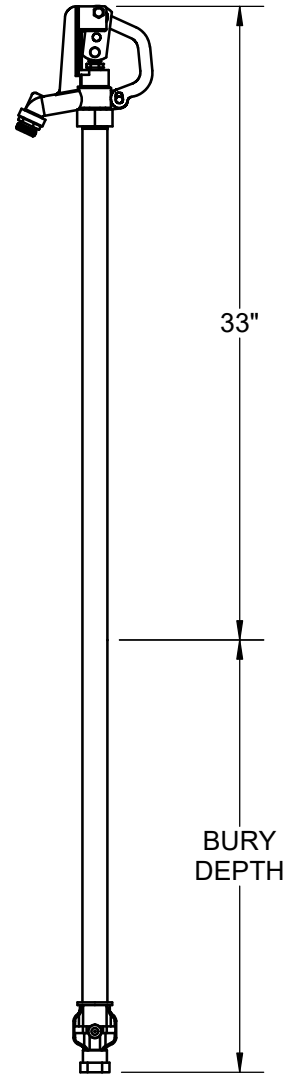

**SPECIFICATION:**

JOSAM SERIES 71400 FREEZELESS GROUND HYDRANT WITH CAST IRON HEAD, 3/4" FPT BRASS INLET AND BRASS HOSE ADAPTOR OUTLET. CAM-TYPE OPERATING CONTROL LEVER FOR FULL OR VARIABLE FLOW. STAINLESS STEEL OPERATING ROD AND ONE PIECE PLUNGER AND GALVANIZED STEEL PIPE.

**HYDRANTS  
FREEZELESS GROUND  
HYDRANT**

SERIES **71400**

-91	1" HOSE PIPE THREADED OUTLET
-----	------------------------------

	TYPE	BURY SIZE	OVERALL LENGTH
	71400-1	1' BURY	45"
	71400-2	2' BURY	57"
	71400-3	3' BURY	69"
	71400-4	4' BURY	81"
	71400-5	5' BURY	93"
	71400-6	6' BURY	105"

WARNING: Cancer and Reproductive Harm - www.P65Warnings.ca.gov

DATE OF LAST CHANGE: 05/23/18

DIMENSIONS ARE SUBJECT TO MANUFACTURERS TOLERANCES AND CHANGE WITHOUT NOTICE. WE CAN ASSUME NO RESPONSIBILITY FOR USE OF SUPERSEDED OR VOID DATA.