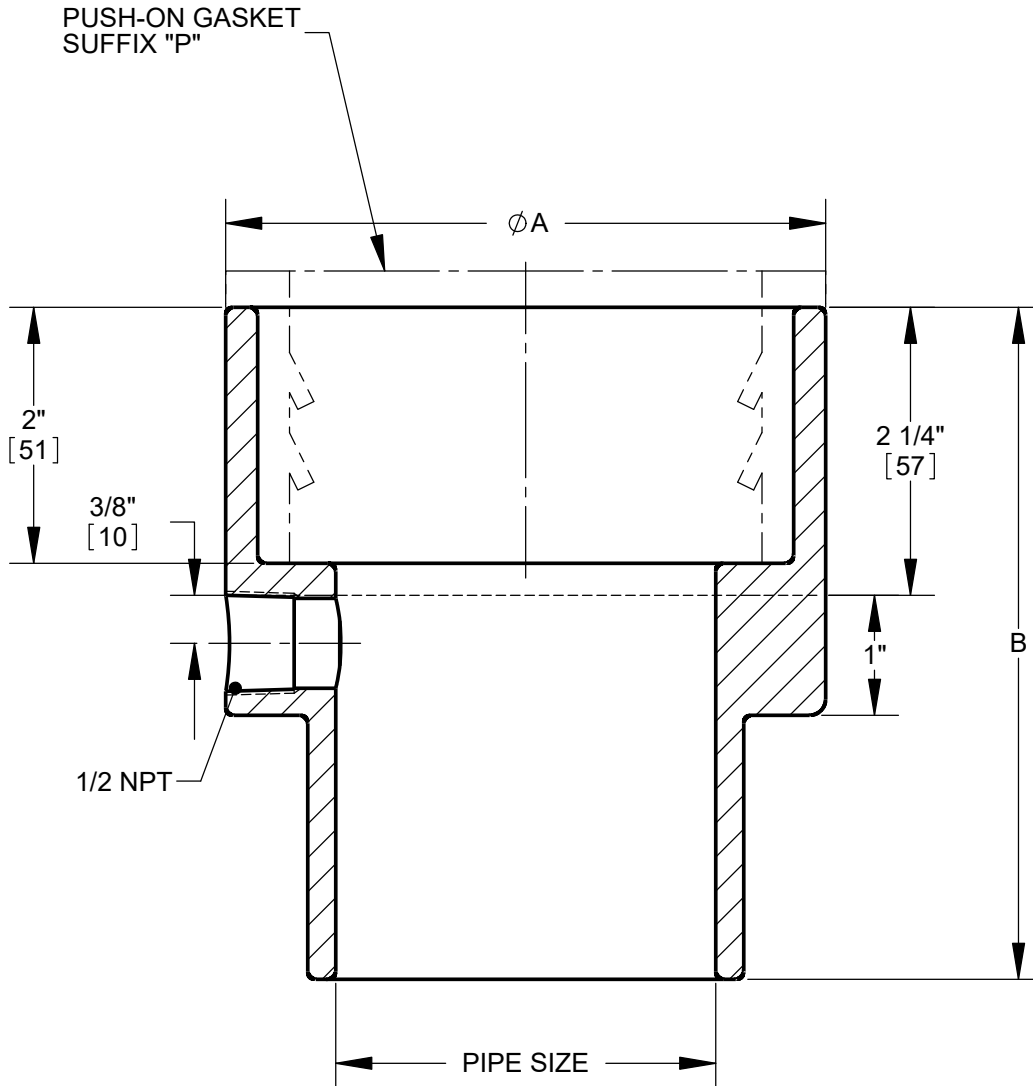

**SPECIFICATIONS:**

JOSAM 88450 SERIES COATED CAST IRON TRAP PRIMER ADAPTER WITH NO-HUB BY GASKETED (SUFFIX "P") HUB CONNECTIONS.

**TRAP PRIMER ADAPTER**

SERIES

**88450**

MODEL NO.	MODEL NO. (INCL. GASKET)	PIPE SIZE	A	B
88452	88452P	2"	3-5/8"	5"
88453	88453P	3"	4-3/4"	5-1/4"
88454	88454P	4"	5-3/4"	5-3/4"

WARNING: Cancer and Reproductive Harm - www.P65Warnings.ca.gov

DATE OF LAST CHANGE: 06/28/18

DIMENSIONS ARE SUBJECT TO MANUFACTURERS TOLERANCES AND CHANGE WITHOUT NOTICE. WE CAN ASSUME NO RESPONSIBILITY FOR USE OF SUPERSEDED OR VOID DATA.