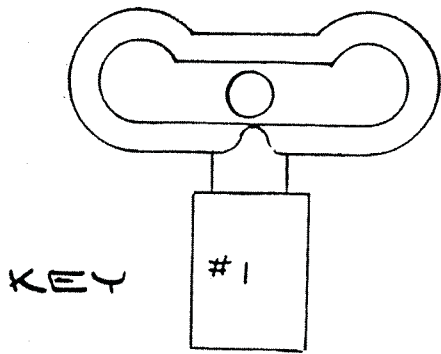

HYDRANT REPAIR KITS

KEY

STEM

WASHER

PACKING

#15

PLUNGER

KIT #14
71600P14U
FOR 1430N O.S. 3/4 or 1"
AND 1440N O.S. - 71700 O.S. 3/4"

KEY

STEM

WASHER

NYLON SEAL

STEM SEAL

#15

PLUNGER

KIT #15
71600P15U
FOR 71600 3/4" OR 1" N.S.