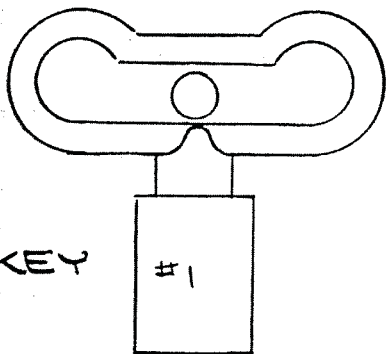

HYDRANT REPAIR KITS

KEY

STEM

WASHER

PACKING

#15

PLUNGER

KIT #14
71600P14U
FOR 1430N O.S. 3/4 or 1"
AND 1440N O.S. - 71700 O.S. 3/4"

KEY

STEM

WASHER

NYLON SEAL

STEM SEAL

#15

PLUNGER

KIT #15
71600P15U
FOR 71600 3/4" OR 1" N.S.