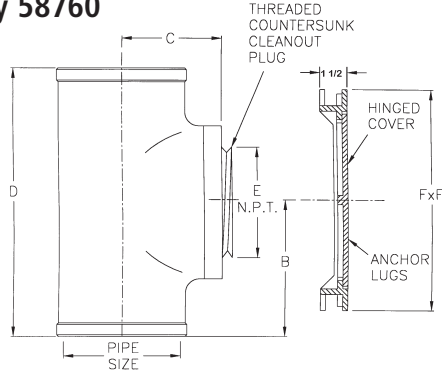

How to Order

FLOOR CLEANOUTS

Unless optional materials are specified, standard material shown in Specification will be provided.

Example: **Series No. 55000**

Type No. 55004

WALL OR FLOOR ACCESS COVERS

When outlet size does not apply, refer to dimension table for Type No. to be ordered.

Example: **Series No. 58630**

Type No. 58631

SERIES 58630-COT

Formerly 58760

TYPE NO.	PIPE SIZE	B	C	D	E	F x F	LBS.
58631-COT2	2	4-1/4	1-3/4	6-3/8	2	8 x 8	16
58631-COT3	3	5-1/4	2-1/2	7-3/4	3	8 x 8	19
58631-COT4	4	6	3-1/2	8-7/8	4	8 x 8	25
58632-COT6	6	7	4-1/2	12-1/2	6	12 x 12	42

SERIES 58640-CO

Formerly 58740

TYPE NO.	PIPE SIZE	B	C x C	LBS.
58642-CO2	2	1-1/2	7 x 7	7
58642-CO3	3	2-1/2	7 x 7	8
58642-CO4	4	3-1/2	7 x 7	10
58644-CO6	6	5-1/2	9 x 9	16

SERIES 58640-COT

Formerly 58770

TYPE NO.	PIPE SIZE	B	C	D	E	F x F	LBS.
58642-COT2	2	4-1/4	1-3/4	6-3/8	2	7 x 7	14
58642-COT3	3	5-1/4	2-1/2	7-3/4	3	7 x 7	17
58642-COT4	4	6	3-1/2	8-7/8	4	7 x 7	23
58644-COT6	6	7	4-1/2	12-1/2	6	9 x 9	38