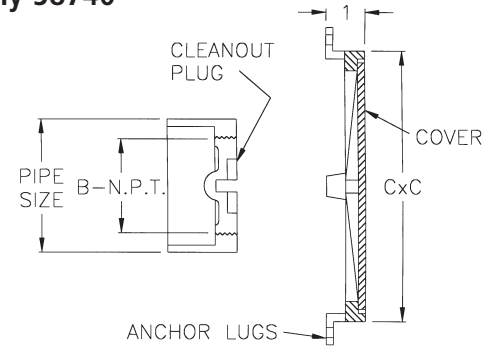

How to Order

FLOOR CLEANOUTS

Unless optional materials are specified, standard material shown in Specification will be provided.

Example: **Series No. 55000**

Type No. 55004

WALL OR FLOOR ACCESS COVERS

When outlet size does not apply, refer to dimension table for Type No. to be ordered.

Example: **Series No. 58630**

Type No. 58631

SERIES 58630-COT

Formerly 58760

TYPE NO.	PIPE SIZE	B	C	D	E	F x F	LBS.
58631-COT2	2	4-1/4	1-3/4	6-3/8	2	8 x 8	16
58631-COT3	3	5-1/4	2-1/2	7-3/4	3	8 x 8	19
58631-COT4	4	6	3-1/2	8-7/8	4	8 x 8	25
58632-COT6	6	7	4-1/2	12-1/2	6	12 x 12	42

SERIES 58640-CO

Formerly 58740

TYPE NO.	PIPE SIZE	B	C x C	LBS.
58642-CO2	2	1-1/2	7 x 7	7
58642-CO3	3	2-1/2	7 x 7	8
58642-CO4	4	3-1/2	7 x 7	10
58644-CO6	6	5-1/2	9 x 9	16

SERIES 58640-COT

Formerly 58770

TYPE NO.	PIPE SIZE	B	C	D	E	F x F	LBS.
58642-COT2	2	4-1/4	1-3/4	6-3/8	2	7 x 7	14
58642-COT3	3	5-1/4	2-1/2	7-3/4	3	7 x 7	17
58642-COT4	4	6	3-1/2	8-7/8	4	7 x 7	23
58644-COT6	6	7	4-1/2	12-1/2	6	9 x 9	38